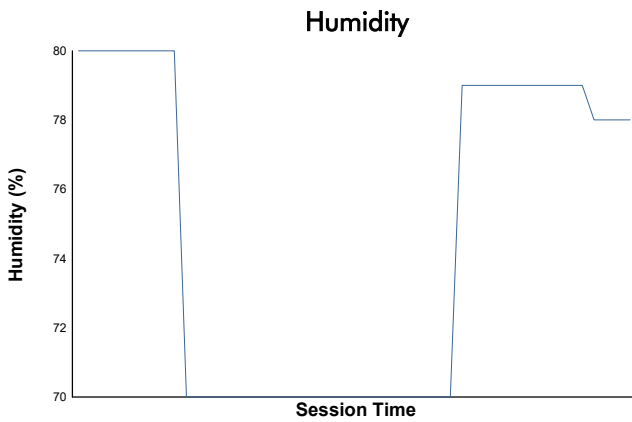

Spa Euro Race
European GT Lite Challenge
Race 1

Weather Report

Track Status: **WET**