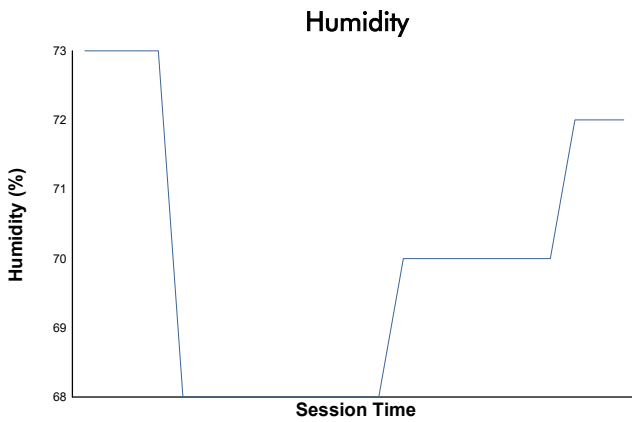

**Spa Euro Race**  
European GT Lite Challenge  
Race 2

Weather Report

Track Status: **DRY**