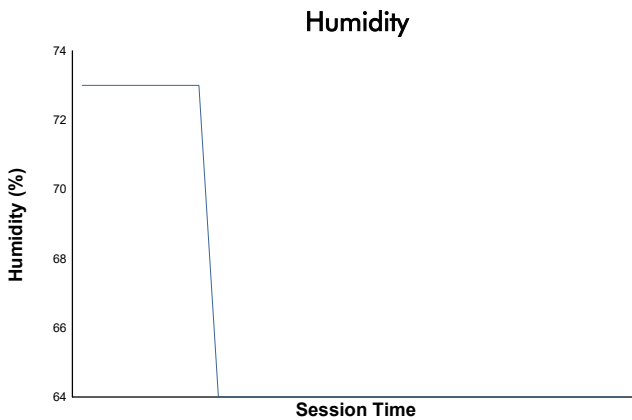

Spa Euro Race

FIA Formula Regional European Championship

Race 1

Weather Report

Track Status: WET