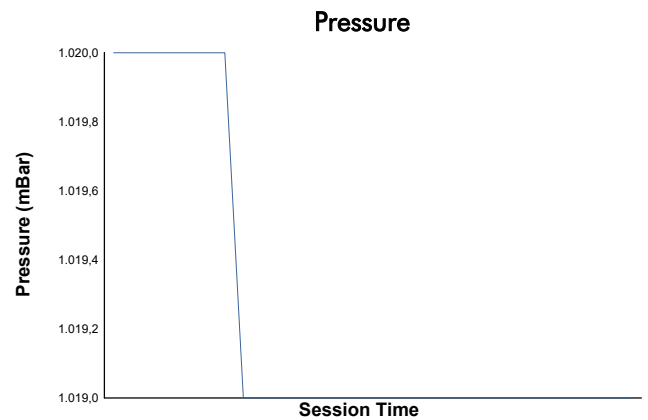

Spa Euro Race

FIA Formula Regional European Championship

Race 1

Weather Report

Track Status: WET