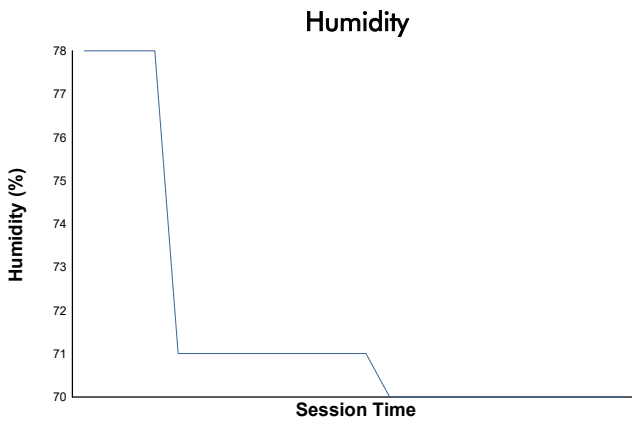

Supercar Challenge-Britcar
 Spa Euro Race
 Qualifying 1
 Weather Report

Track Status: **DRY**