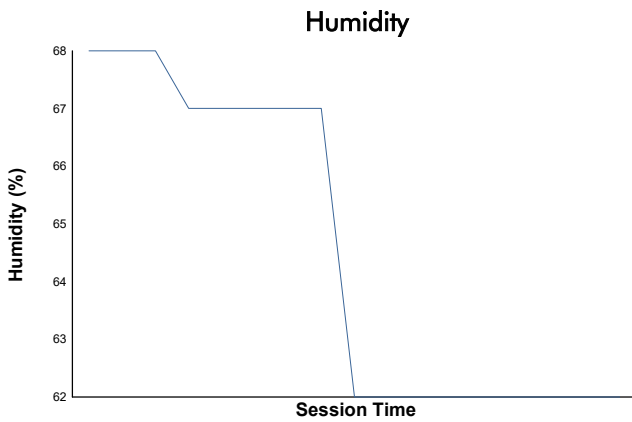

Supercar Challenge-Britcar
 Spa Euro Race
 Qualifying 2
 Weather Report

Track Status: **DRY**